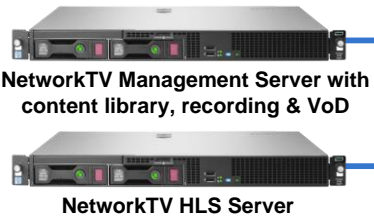

NETWORKTV SYSTEM INPUT SIGNALS

SYSTEM SERVERS

IP HEADEND

SYSTEM MANAGEMENT

ROOM CONTROL SYSTEMS

VIDEO WALL

DISPLAYS

NetworkTV Set Top Box Decoder